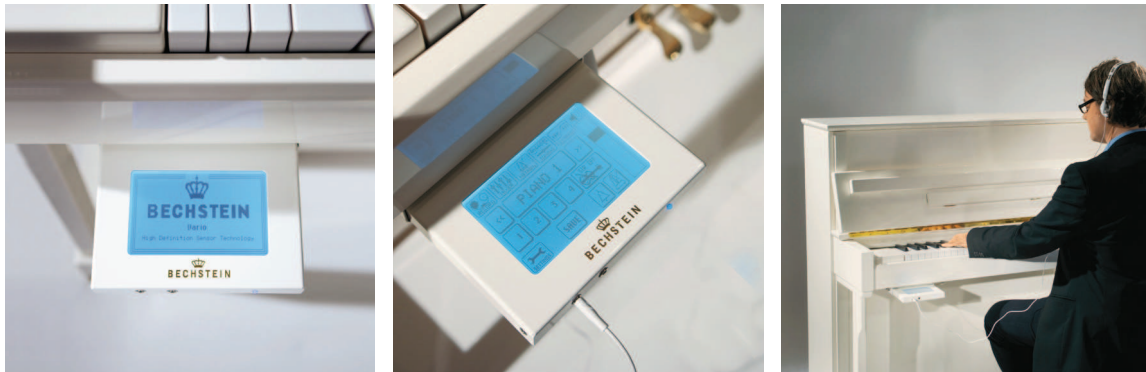

# The Unique Bechstein Vario Digital Mute System Designed and Made by Bechstein, Germany

Optimum dynamics, elegant and unobtrusive design, perfectly simple use.

- Simply connect the Bechstein Vario to the USB port of your computer, or even your iPad® with an adapter cable - to use it with MIDI applications for recording, composing, notation and much more. This way you can drive your musical software on your computer via piano keyboard. The right hard- and software makes the Bechstein Vario a true digital audio workstation.
- Sound options available (string and keyboard instruments). Definition of string sounds with accompanying keyboard instruments
- MIDI applications via USB; Simple notation of the music fed to the Vario system; Complex composition with multiple instruments and/or voice, possibility to listen to the individual instruments/voices separately; Multitrack recording (also with several instruments); Various commercial sampled sounds (The Grand, Akoustic Piano, and others)
- Unique dynamics with an infinite range of possibilities from pianissimo to fortissimo through high definition capturing of the key movement, easily adjustable via graphics on a display screen.
- Sensor technology: Freely configurable optical key and pedal sensors, high definition hardware and software.
- Large touch screen, all functions conveniently accessible via clear icon menus, simple menu structures, no multifunction buttons, no complicated control keys, comprehensive range of functions. Elegant and unobtrusive design, large touch screen, no superfluous details. Easily operated from above, self-explanatory menus, reset button, metronome and bell samples.
- Sounds: 6 pianos, 3 organs, 1 harpsichord, 3 digital pianos, 2 strings (in the background).
- Energy saving automatic switch off (no standby).
- International graphic menus easily understandable the world over, voltage transformer with several plugs.
- High-quality headphones (branded product), comfortable to wear (light-weight), delivers an optimal sound, headphones support on the piano.
- Heavy-duty hammer bars do not impair the function of the moderator pedal, easily and accurately adjustable using a hand lever and Bowden cable with special interior coating.